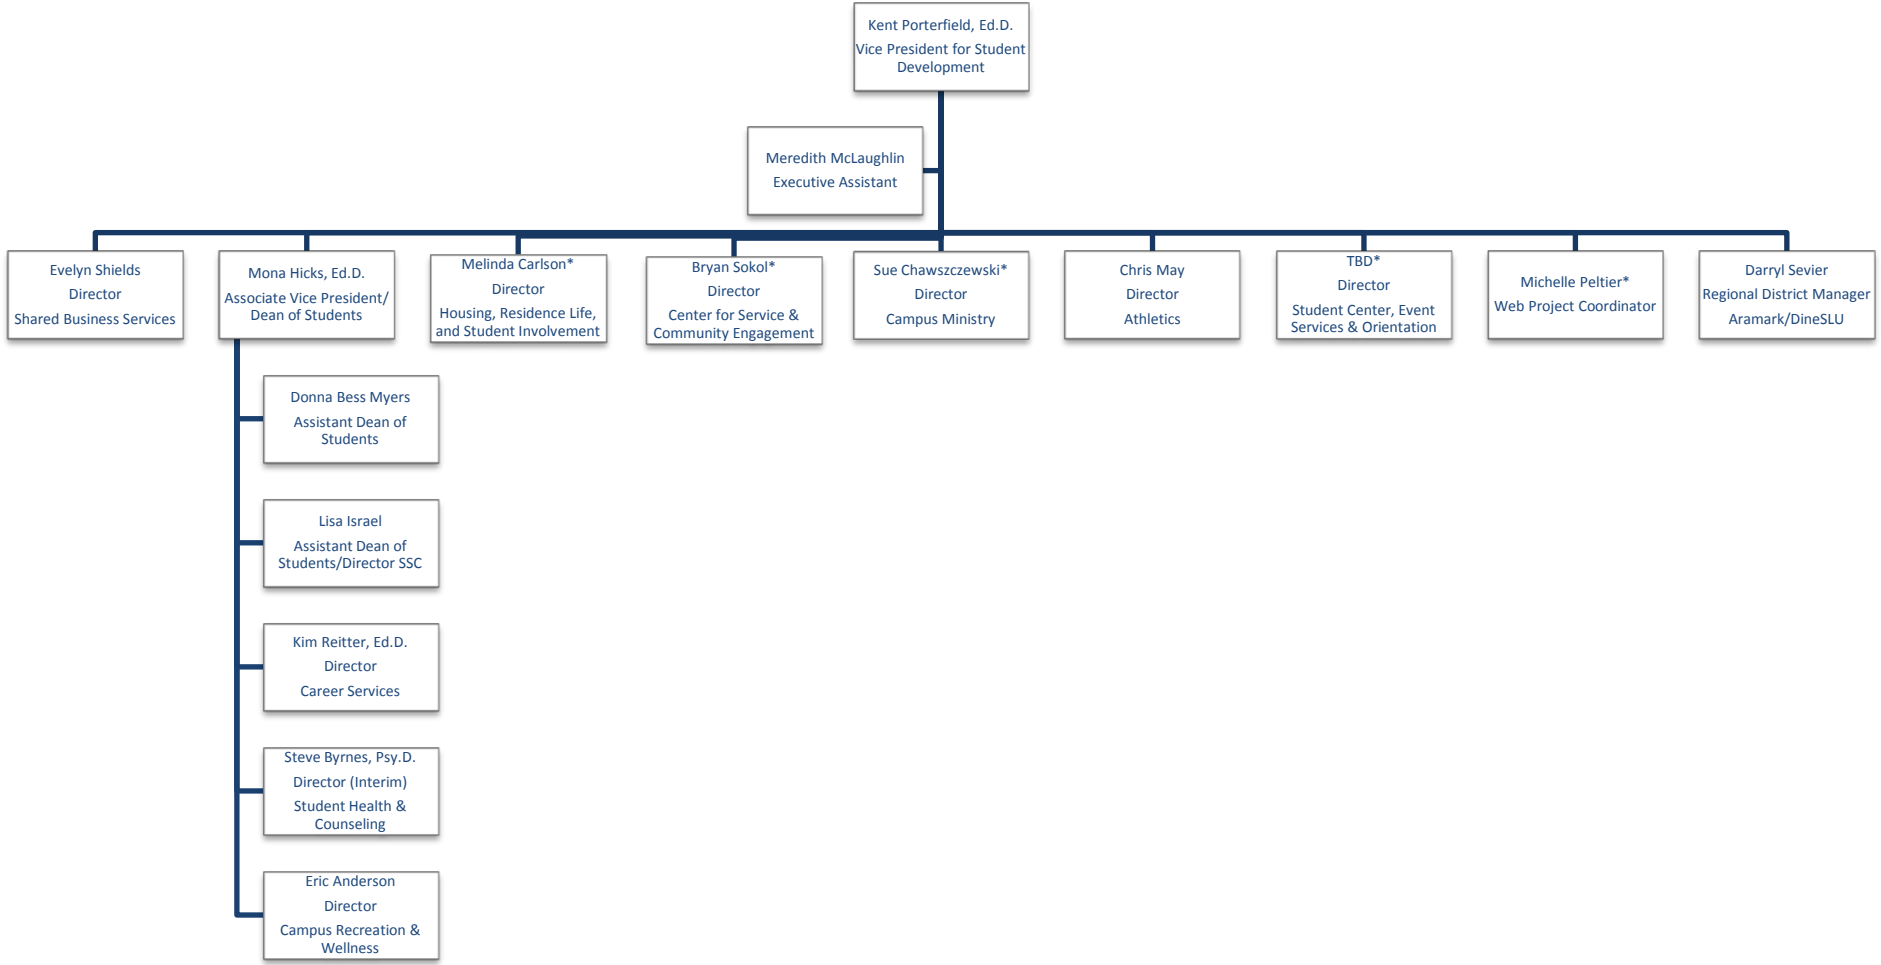

**Saint Louis University**  
**Division of Student Development**  
**Spring 2017**

\*Will report to Assistant Vice President Jill Carnaghi until July 1, 2018